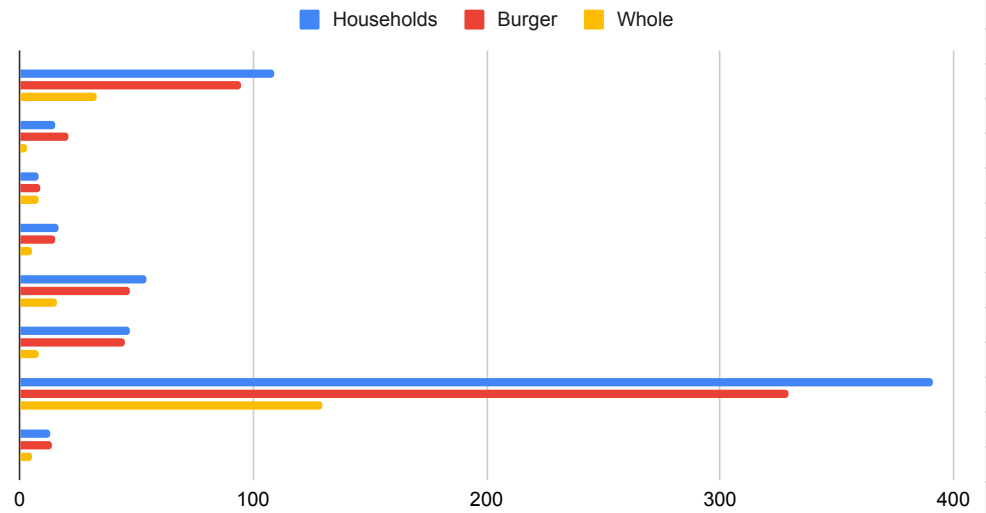

Deer Meat Drive

Total	Households	Burger	Whole
Ho'olehua	109	95	33
Kala'e	15	21	3
Kawela	8	9	8
Kualapu'u	17	15	5
Mana'e	54	47	16
Maunaloa	47	45	8
Kaunakakai	391	329	130
Kalamaula	13	14	5
Grand Total	654	575	208

Households, Burger and Whole